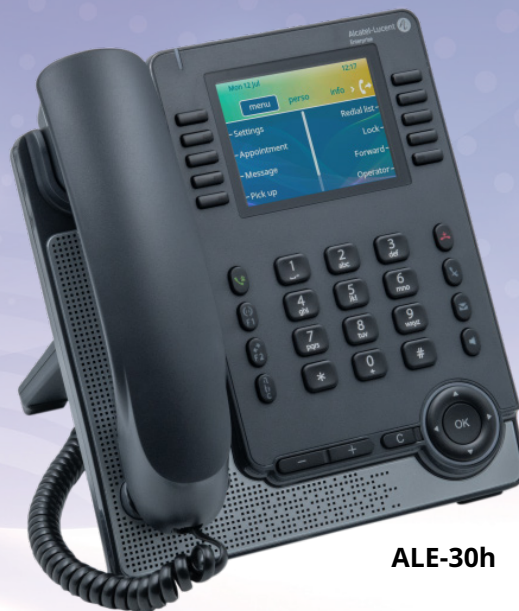

ALE DeskPhones

Digital and IP flexibility

- Hybrid RJ45 port for digital and IP networks
- Remotely powered digital connectivity
- IP/POE upgrade at any time
- VPN for secure work from home¹

Large 3.5" colour display

- Optimised access to ALE communications features
- 2x5 Contextual keys with LED
- Up to 56 displayable context-sensitive keys
- Four-way navigation

Wideband audio clarity¹

- Wideband audio - OPUS compatible¹
- Wideband corded handset and speakerphone
- Wideband audio headset support

Essential Series

ALE-30h

Select the best Essential DeskPhone:

		ALE-30h	ALE-20h	ALE-20
Screen	Size	3.5"	2.8"	2.8"
	Colour/Backlit display	• / -	- / •	- / •
Audio	Wideband full-duplex speakerphone	•⁽¹⁾	•⁽¹⁾	•
	Wideband RJ9 handset	•⁽¹⁾	•⁽¹⁾	•
Navigation	Contextual keys	2x5	2x3	2x3
	Programmable keys	2	2	2
Accessories	Alphabetic keyboard (ALE-10)	•	•	•
	Key expansion module (EM200)²	•	•	•
Connectivity	Gigabit Ethernet PC port	-	-	•
	Digital - IP hybrid port	•	•	-
	USB-C / USB-A Port	1 / 1	1 / 1	1 / 1
	Communication protocol	NOE-IP/NOE	NOE-IP/NOE	NOE-IP
	Built-in VPN client for work from home	•⁽¹⁾	•⁽¹⁾	•

¹ Wideband audio and VPN mode only in IP mode
² Optional power adapter required depending on context digital or IP

ALE DeskPhones – Gamme Essential

Accessories for intensive use

Colour Key module with 20 keys
up to 3 EM200 per phone

Alphabetic keyboard
QWERTY - AZERTY
and QWERTZ